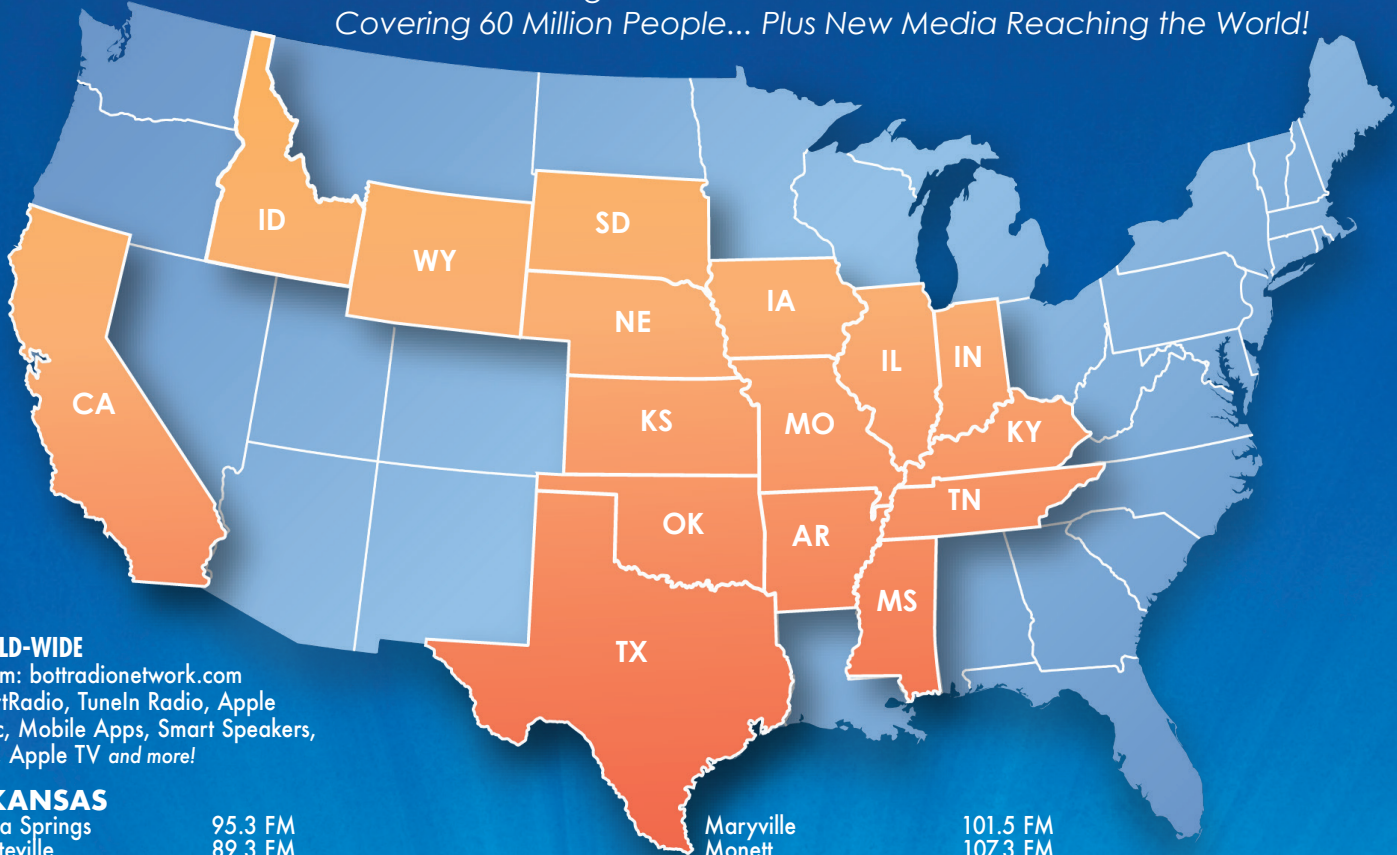

# BOTT RADIO NETWORK

Quality Bible Teaching. Christian News And Information.

Reaching the Heart of America with 120 Stations,  
Covering 60 Million People... Plus New Media Reaching the World!

## IDAHO

Victor 107.5 FM